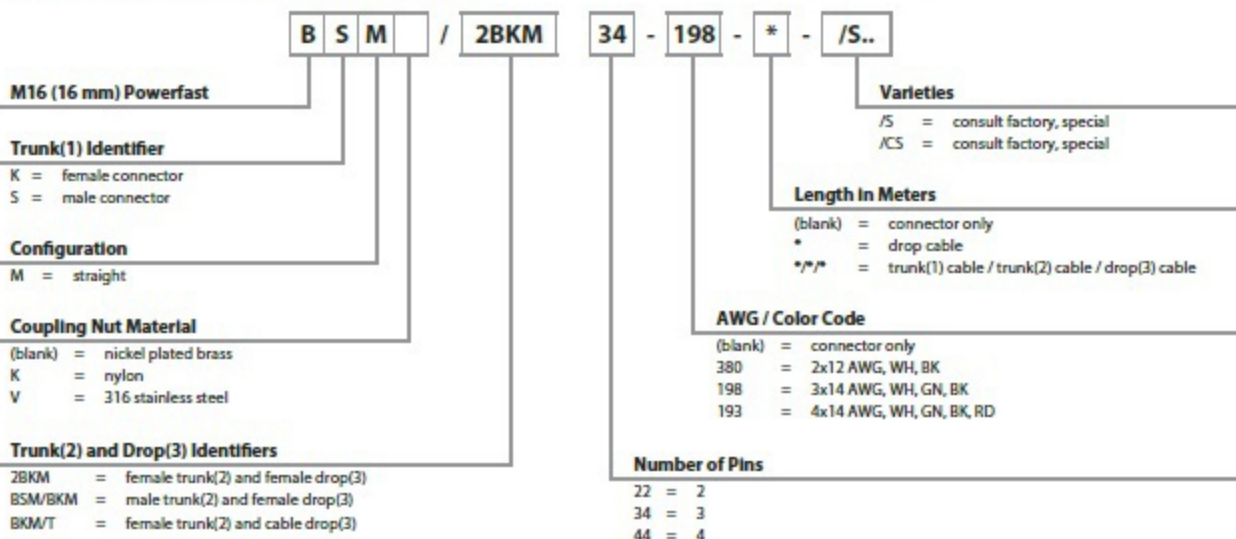

M16 powerfast Connectivity

M16 Powerfast Cordset Part Number Key

Part Number Keys are to assist in IDENTIFICATION ONLY. Consult factory for catalog items not identified.

Extension Examples

B S M

B K M

34-198 - *****

M16 Powerfast Tee Part Number Key

Note: Only one male connector per tee available.

Extension Examples

B S M / **2 B K M** **34** - **198** - *****

B S M / **2 B K M** **44**