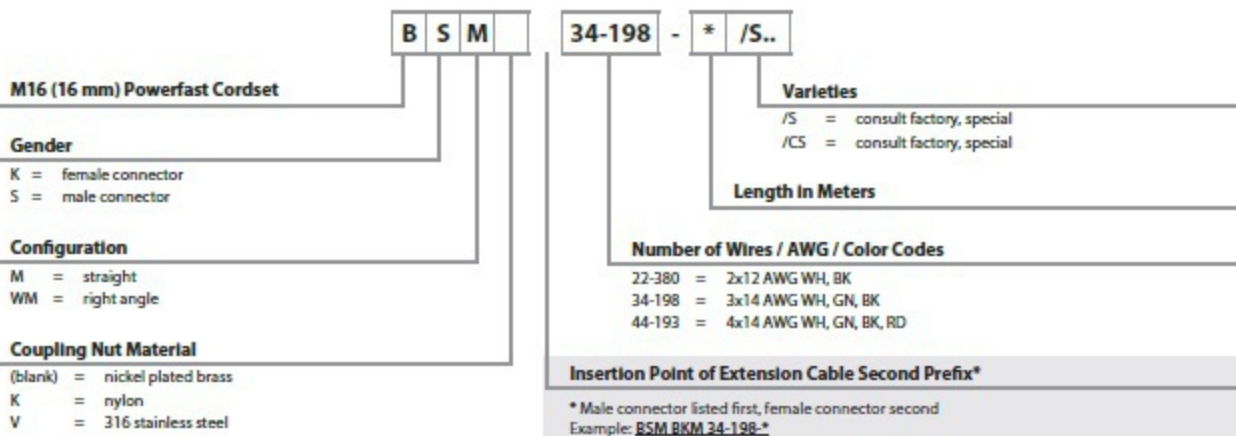

M16 powerfast Connectivity

M16 Powerfast Cordset Part Number Key

Part Number Keys are to assist in IDENTIFICATION ONLY. Consult factory for catalog items not identified.

Extension Examples

B S M

B K M

34-198 - *****

M16 Powerfast Tee Part Number Key

Note: Only one male connector per tee available.

Extension Examples

B S M / **2 B K M** **34** - **198** - *****

B S M / **2 B K M** **44**